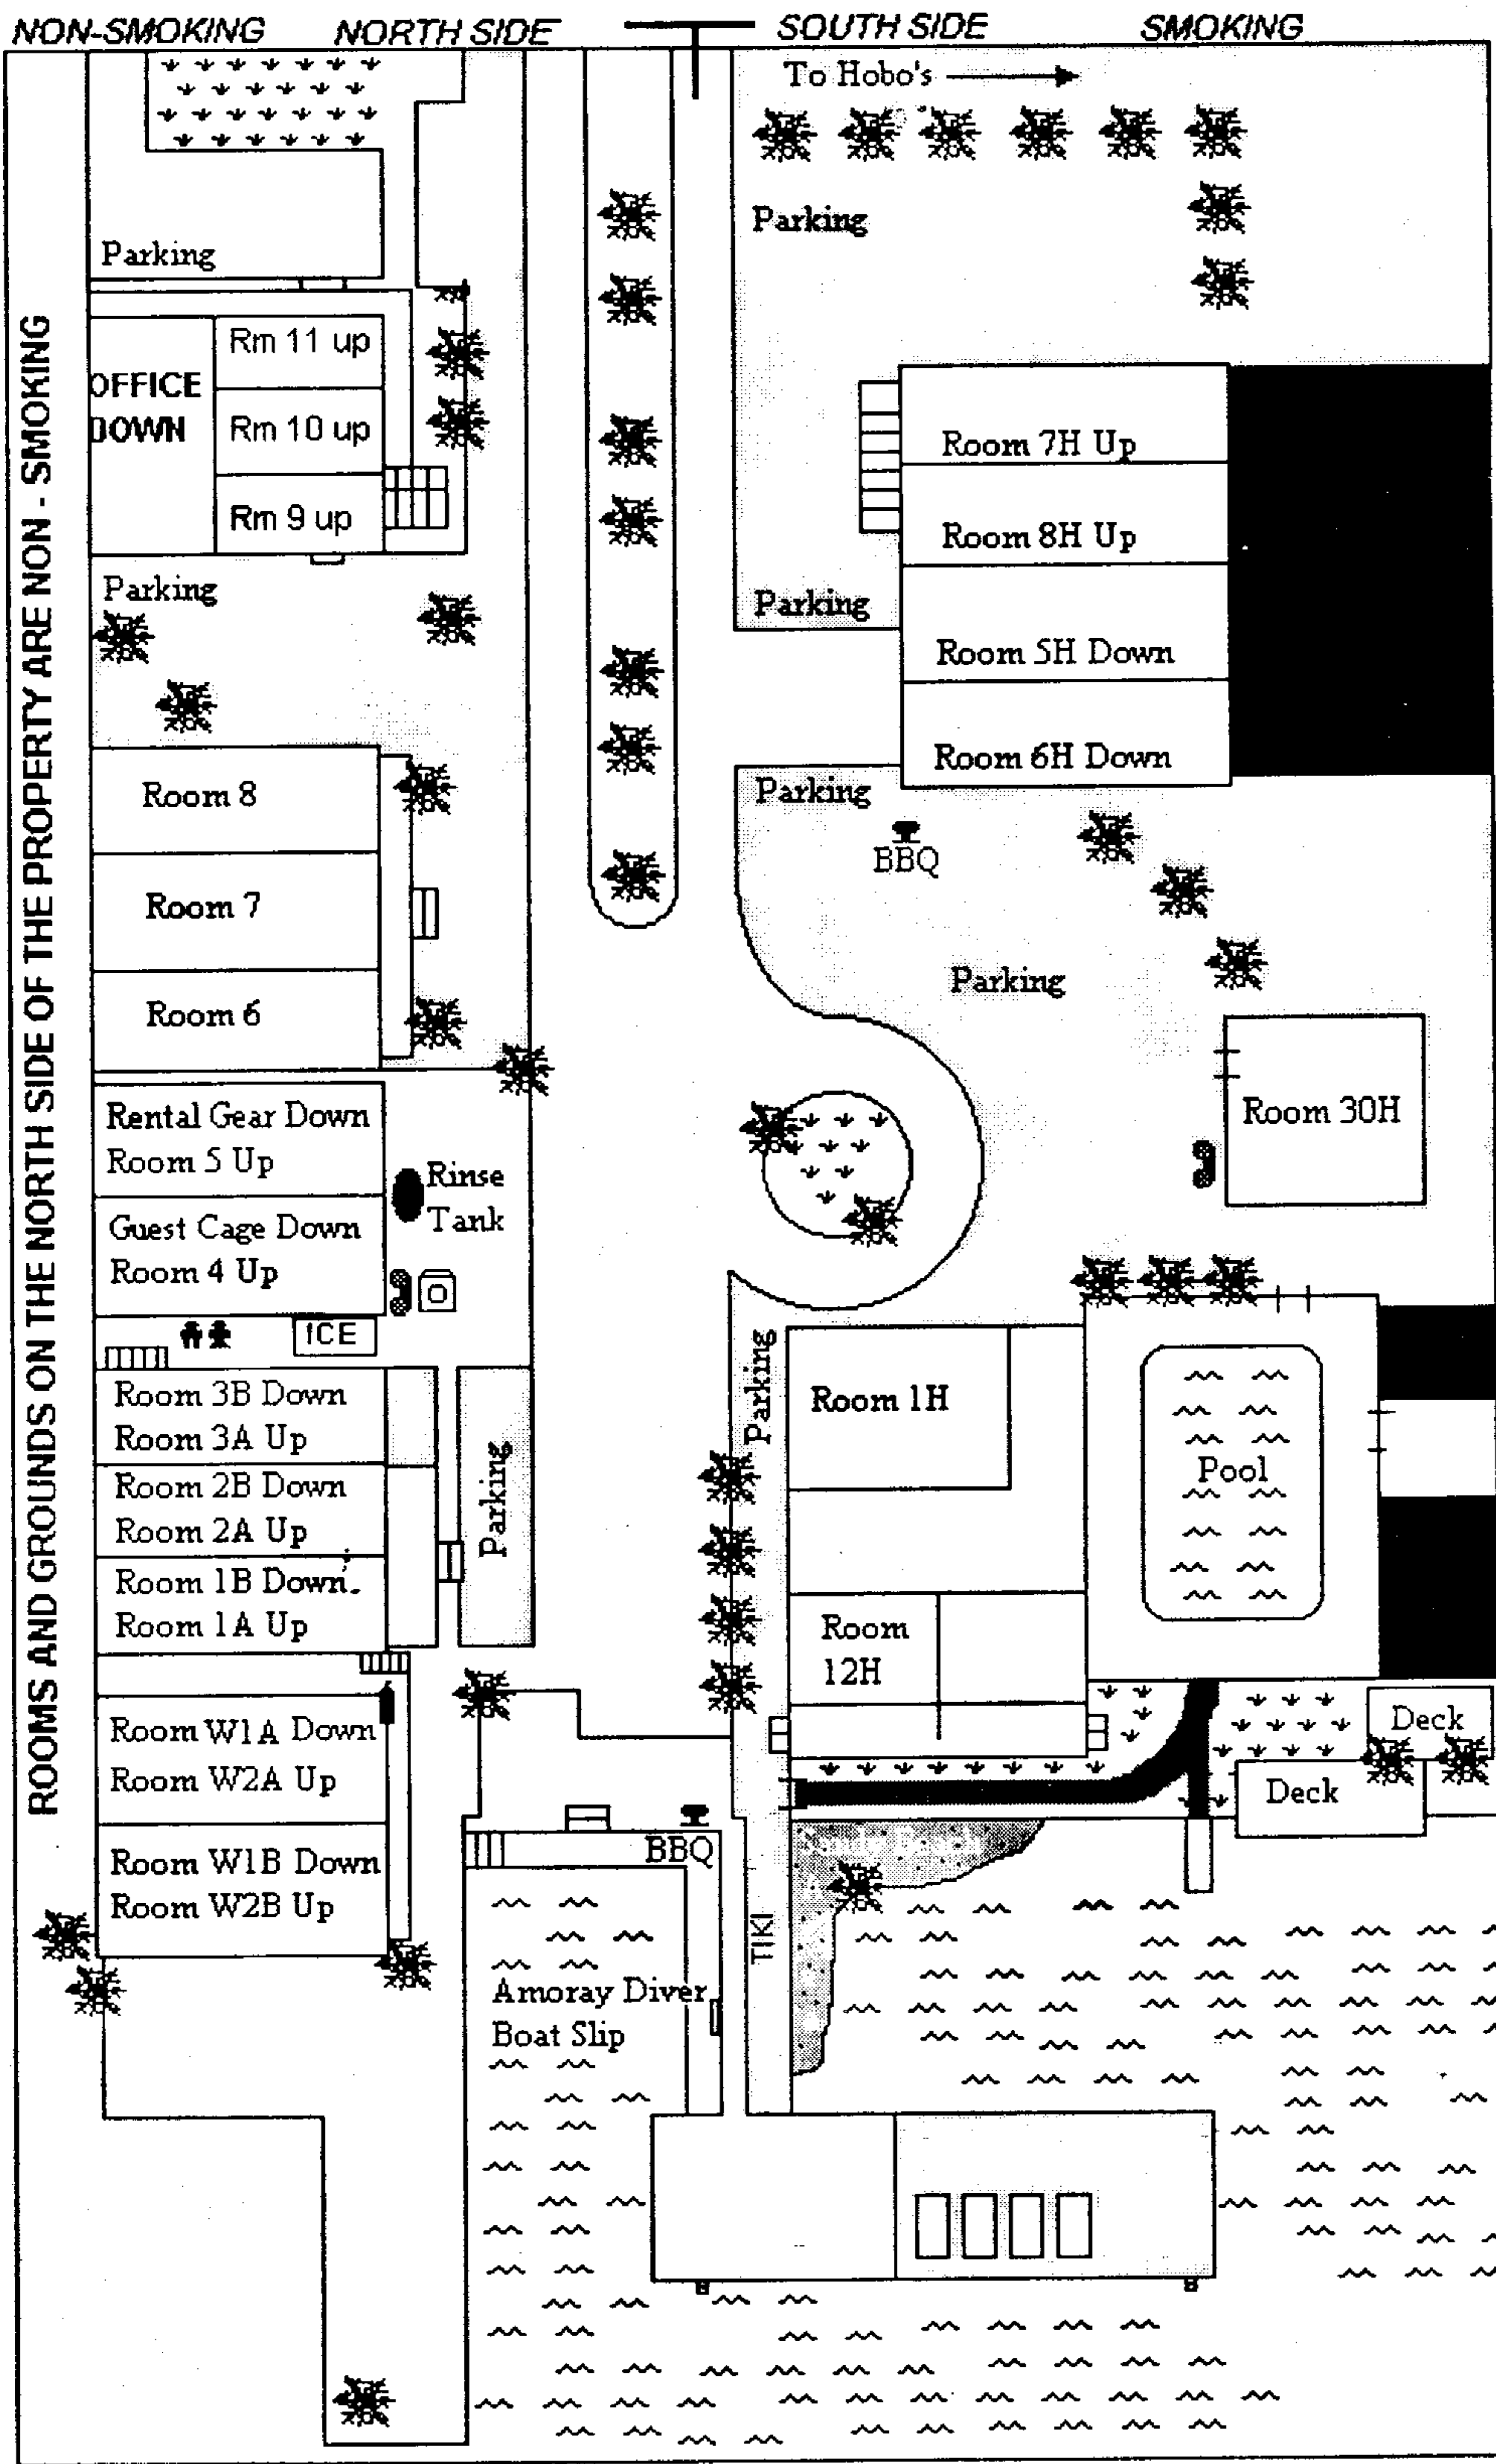

AMORAY DIVE RESORT PROPERTY MAP

OVERSEAS HIGHWAY (US 1) SOUTH BOUND →

ROOMS AND GROUNDS ON THE NORTH SIDE OF THE PROPERTY ARE NON - SMOKING

Legend

- = Grill
- = Tree
- = Public Restroom
- = Washer/Dryer
- = Public Phone
- = Tank fill area